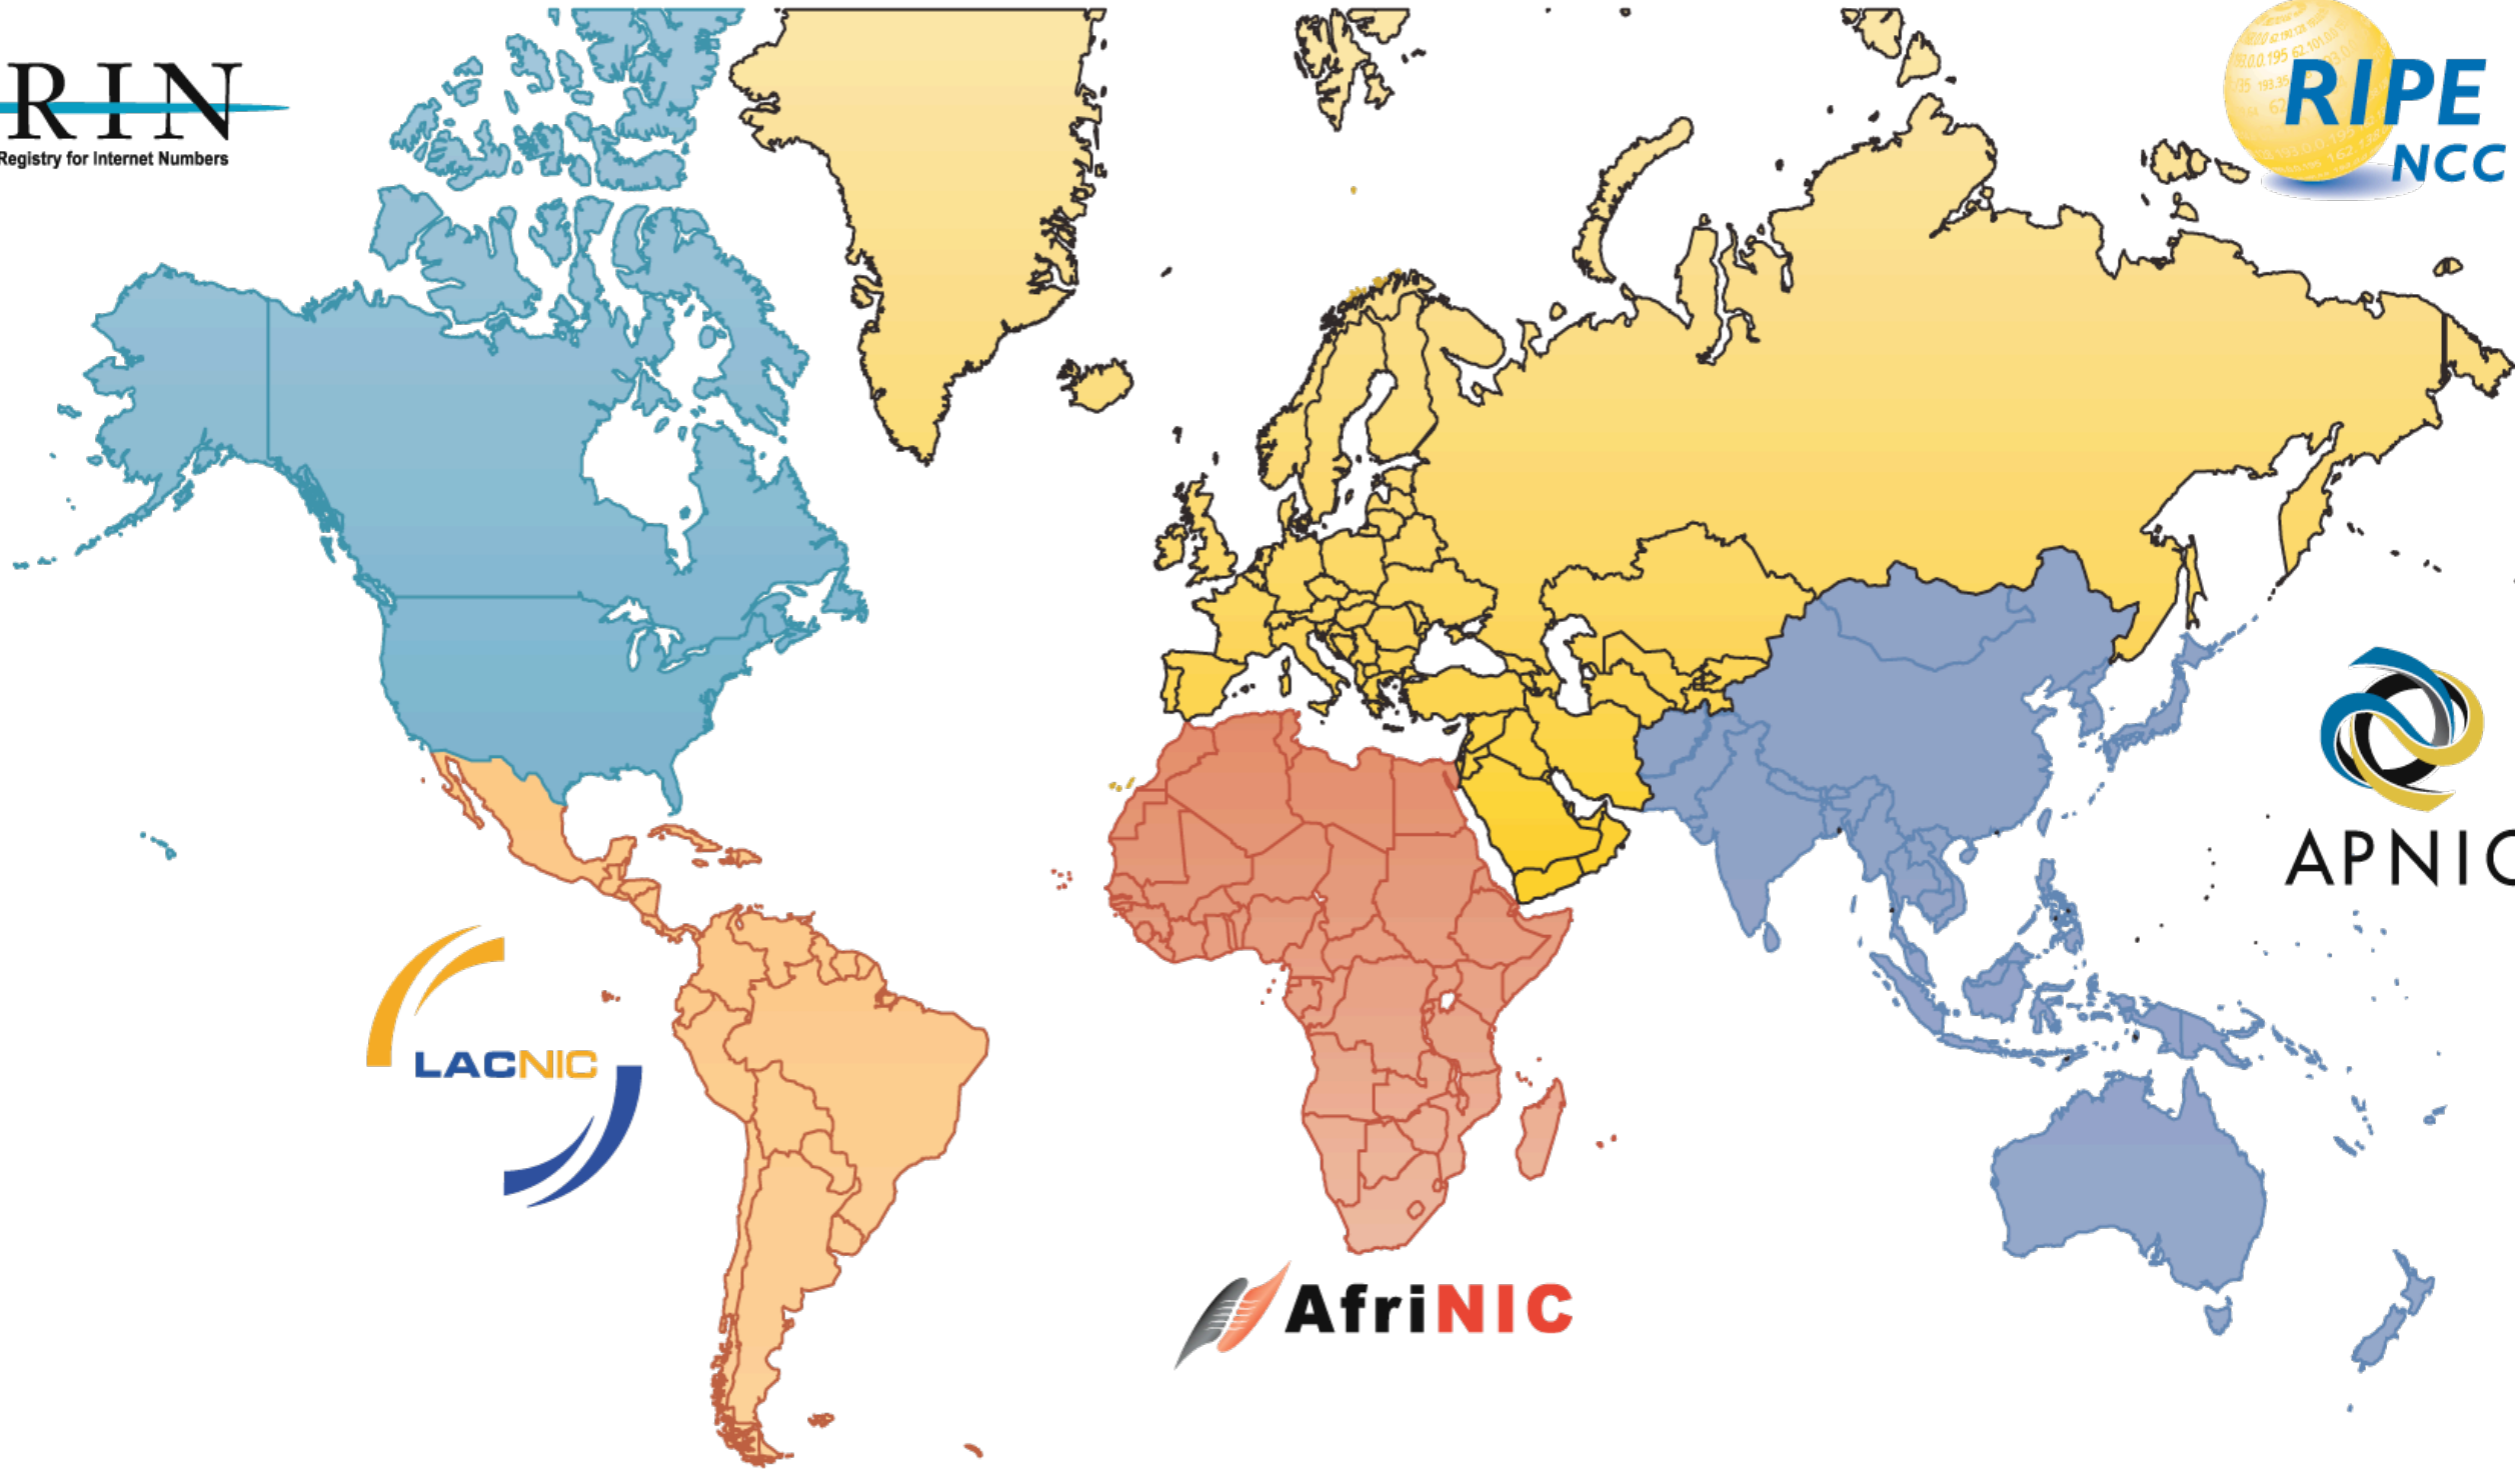

Provider Independent Addresses

AS32

Routing Information Service

RIPE NCC

Located in Amsterdam

Not for profit membership organisation

6064 active members (1 jan 2008)

695 new members in 2008

Started by the RIPE community in 1992

One of five RIRs

The 5 RIRs

ARIN
American Registry for Internet Numbers

IP Address Distribution

Registration

Aggregation

Conservation