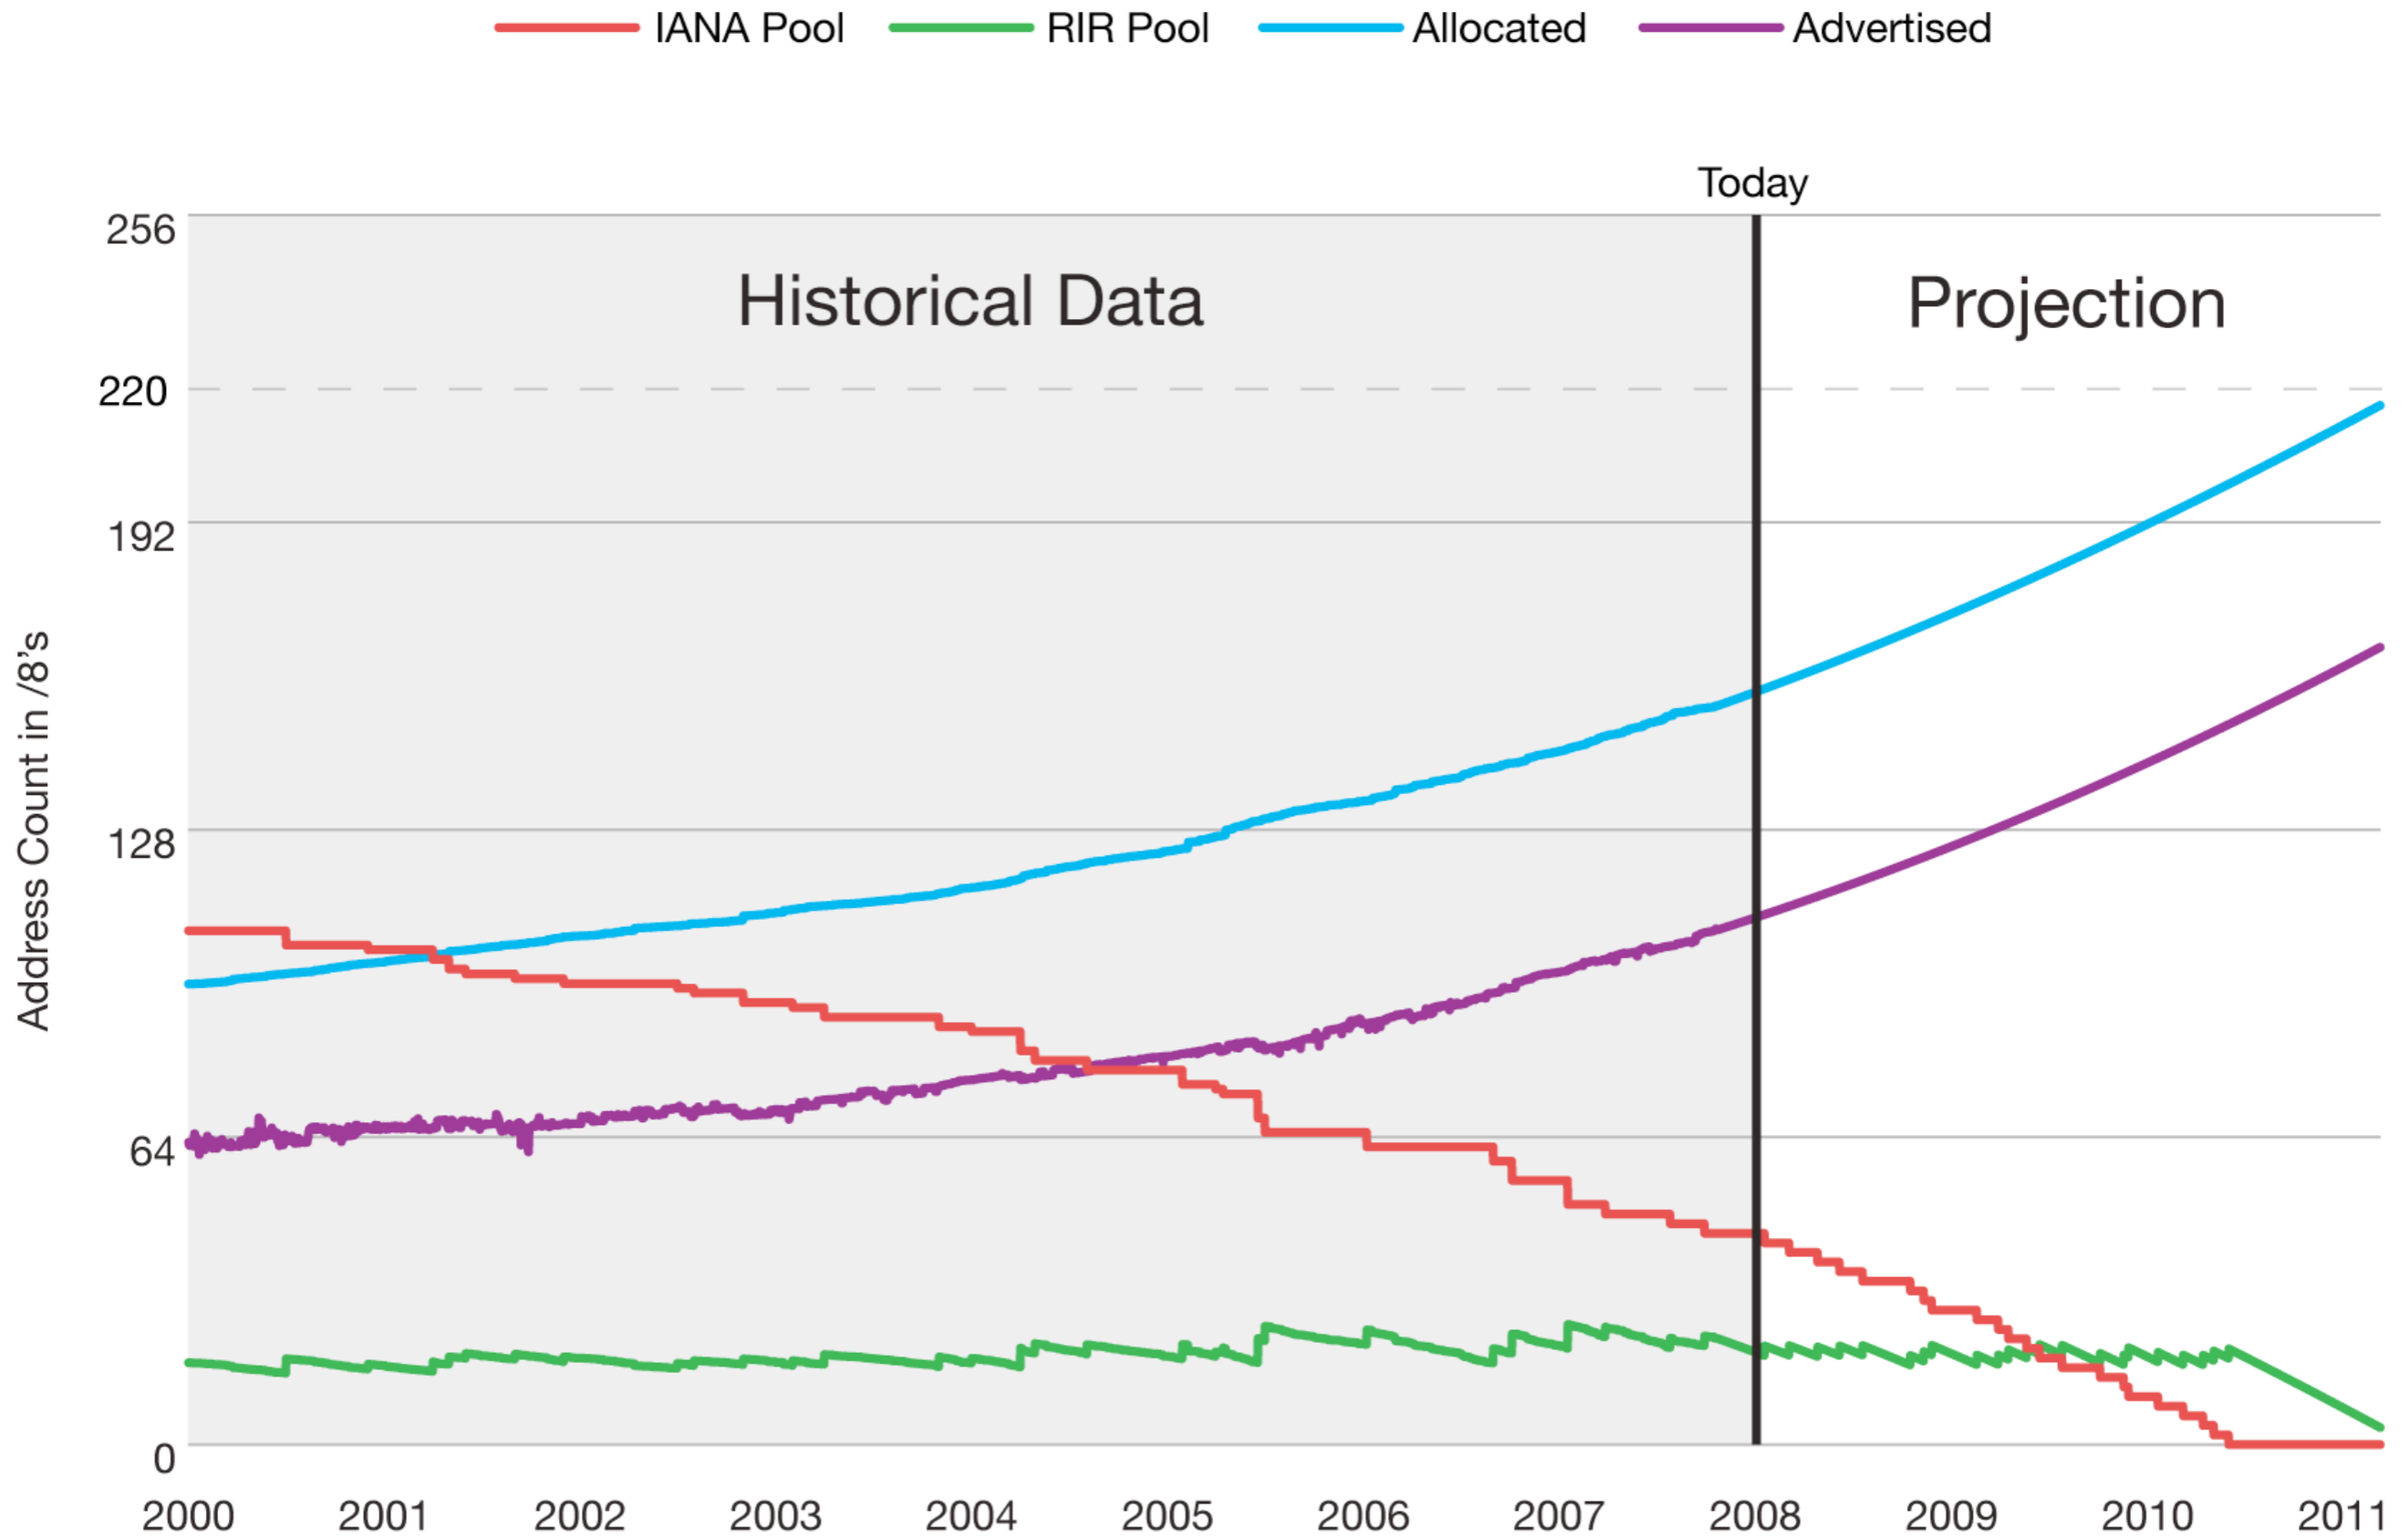

Started by the RIPE community in 1992

One of five RIRs

The 5 RIRs

ARIN
American Registry for Internet Numbers

IP Address Distribution

Registration

Aggregation

Conservation

IPv4 Address Pool - 2005

25%
available

Central
Registry

APNIC

RIPE NCC

LACNIC

ARIN

AfrinIC

IPv4 Address Pool - Now

13%
available

IPv4 Address Pool - The Future

Stages of Grief

Denial

Anger

Bargaining

Depression