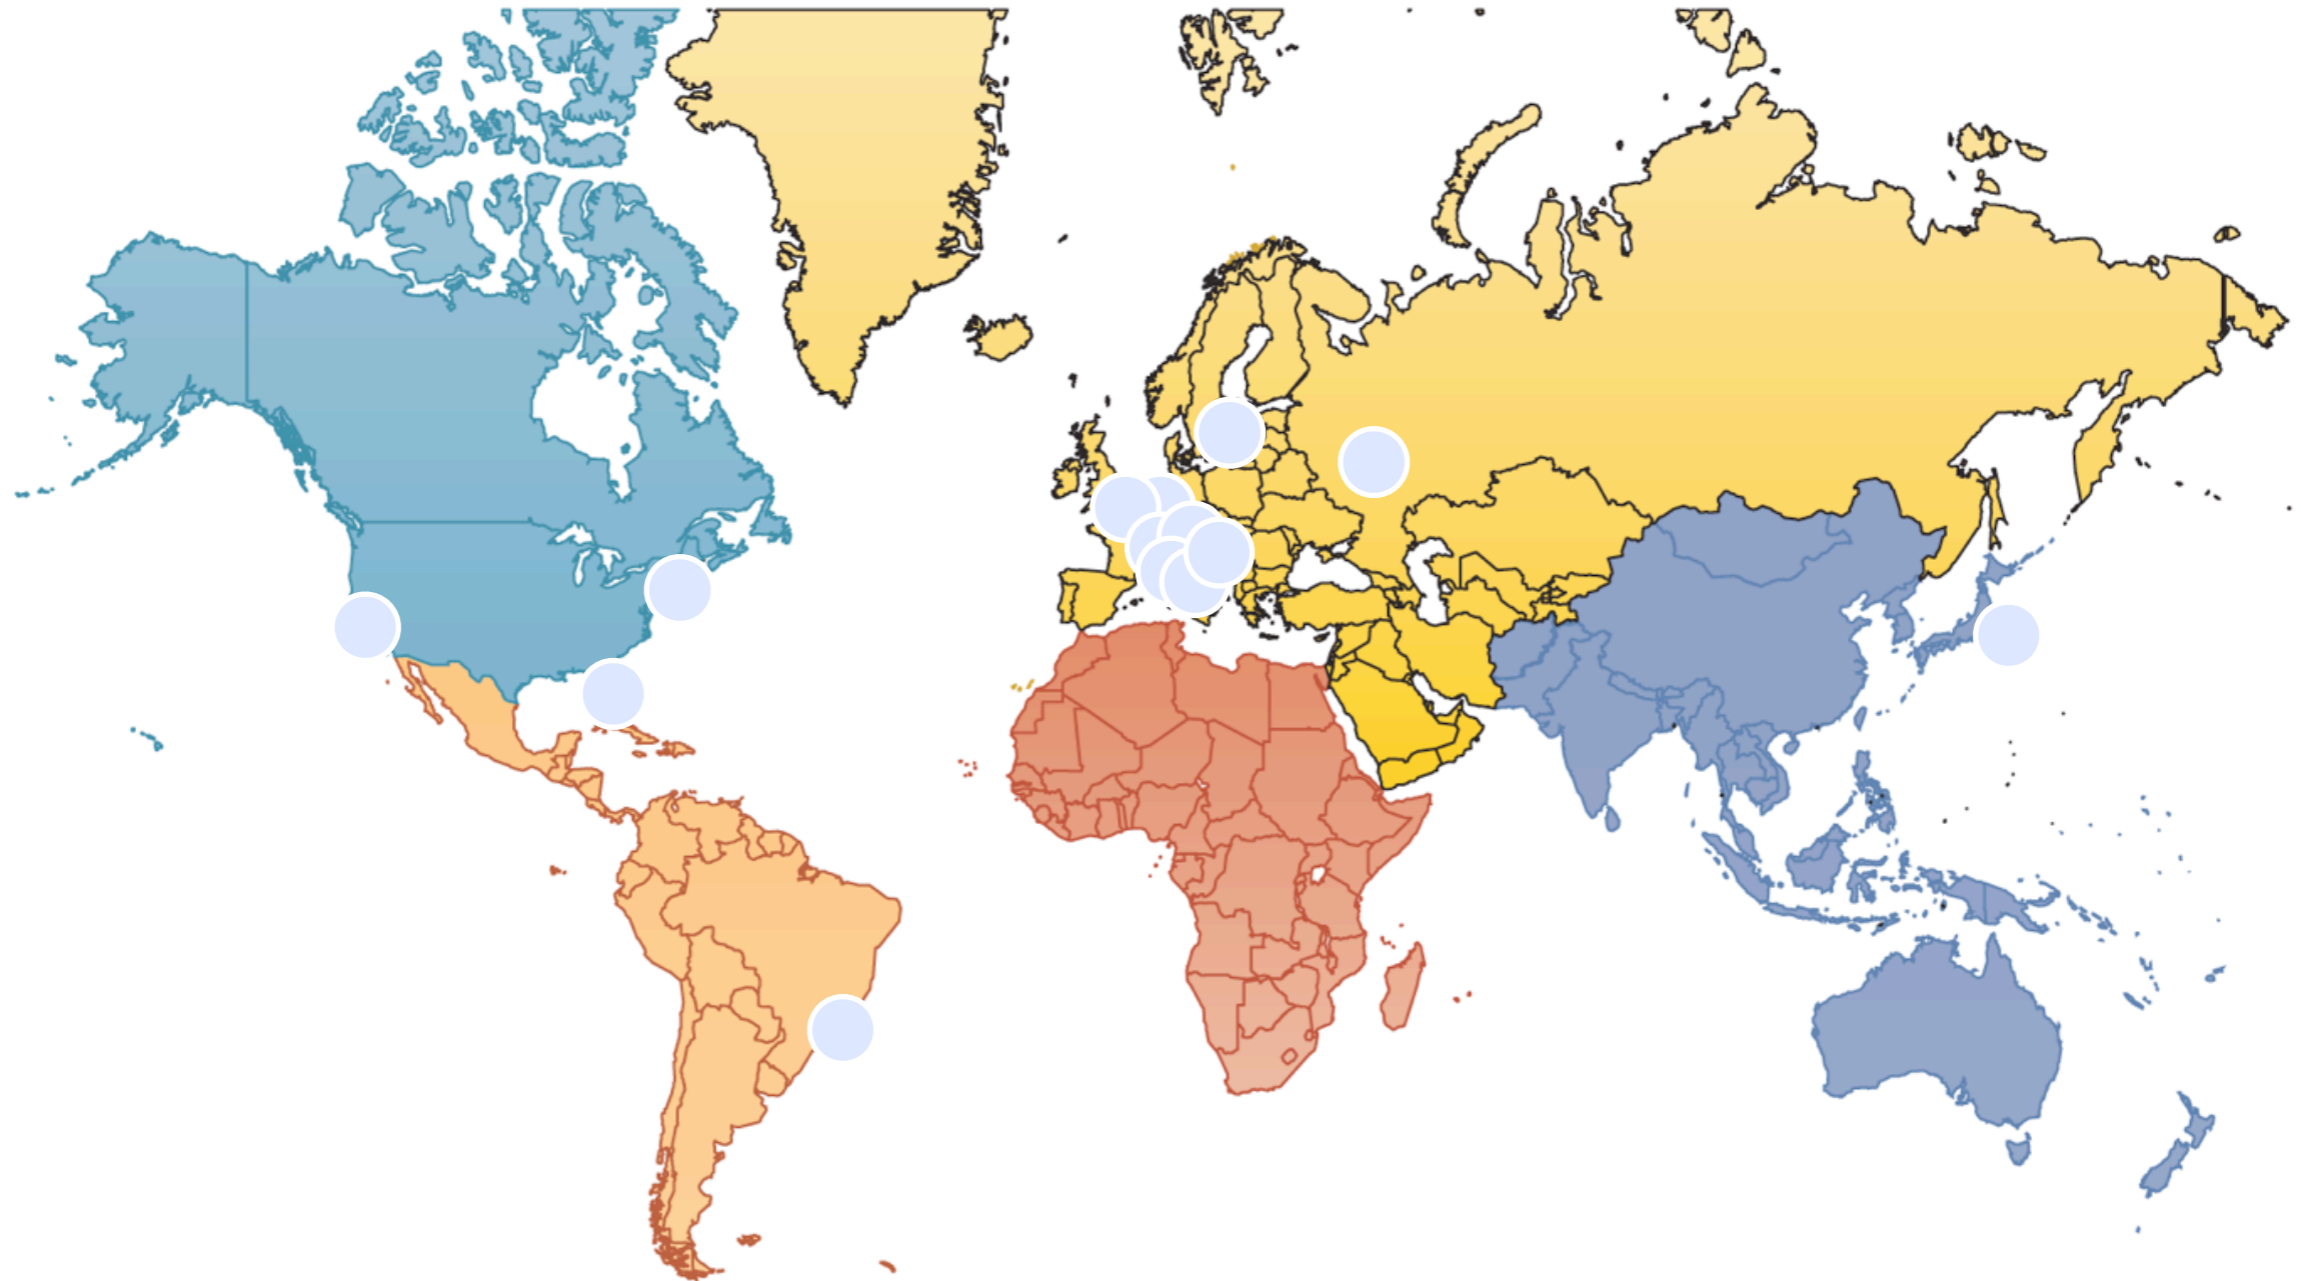

- ~90 peers send full tables (including your prefixes)

- Every update, every route received from peers is stored

15 Remote Route Collectors (RRCs)

RIS tools

<http://www.ripe.net/ris/>

Allows searching in last 3 months of data