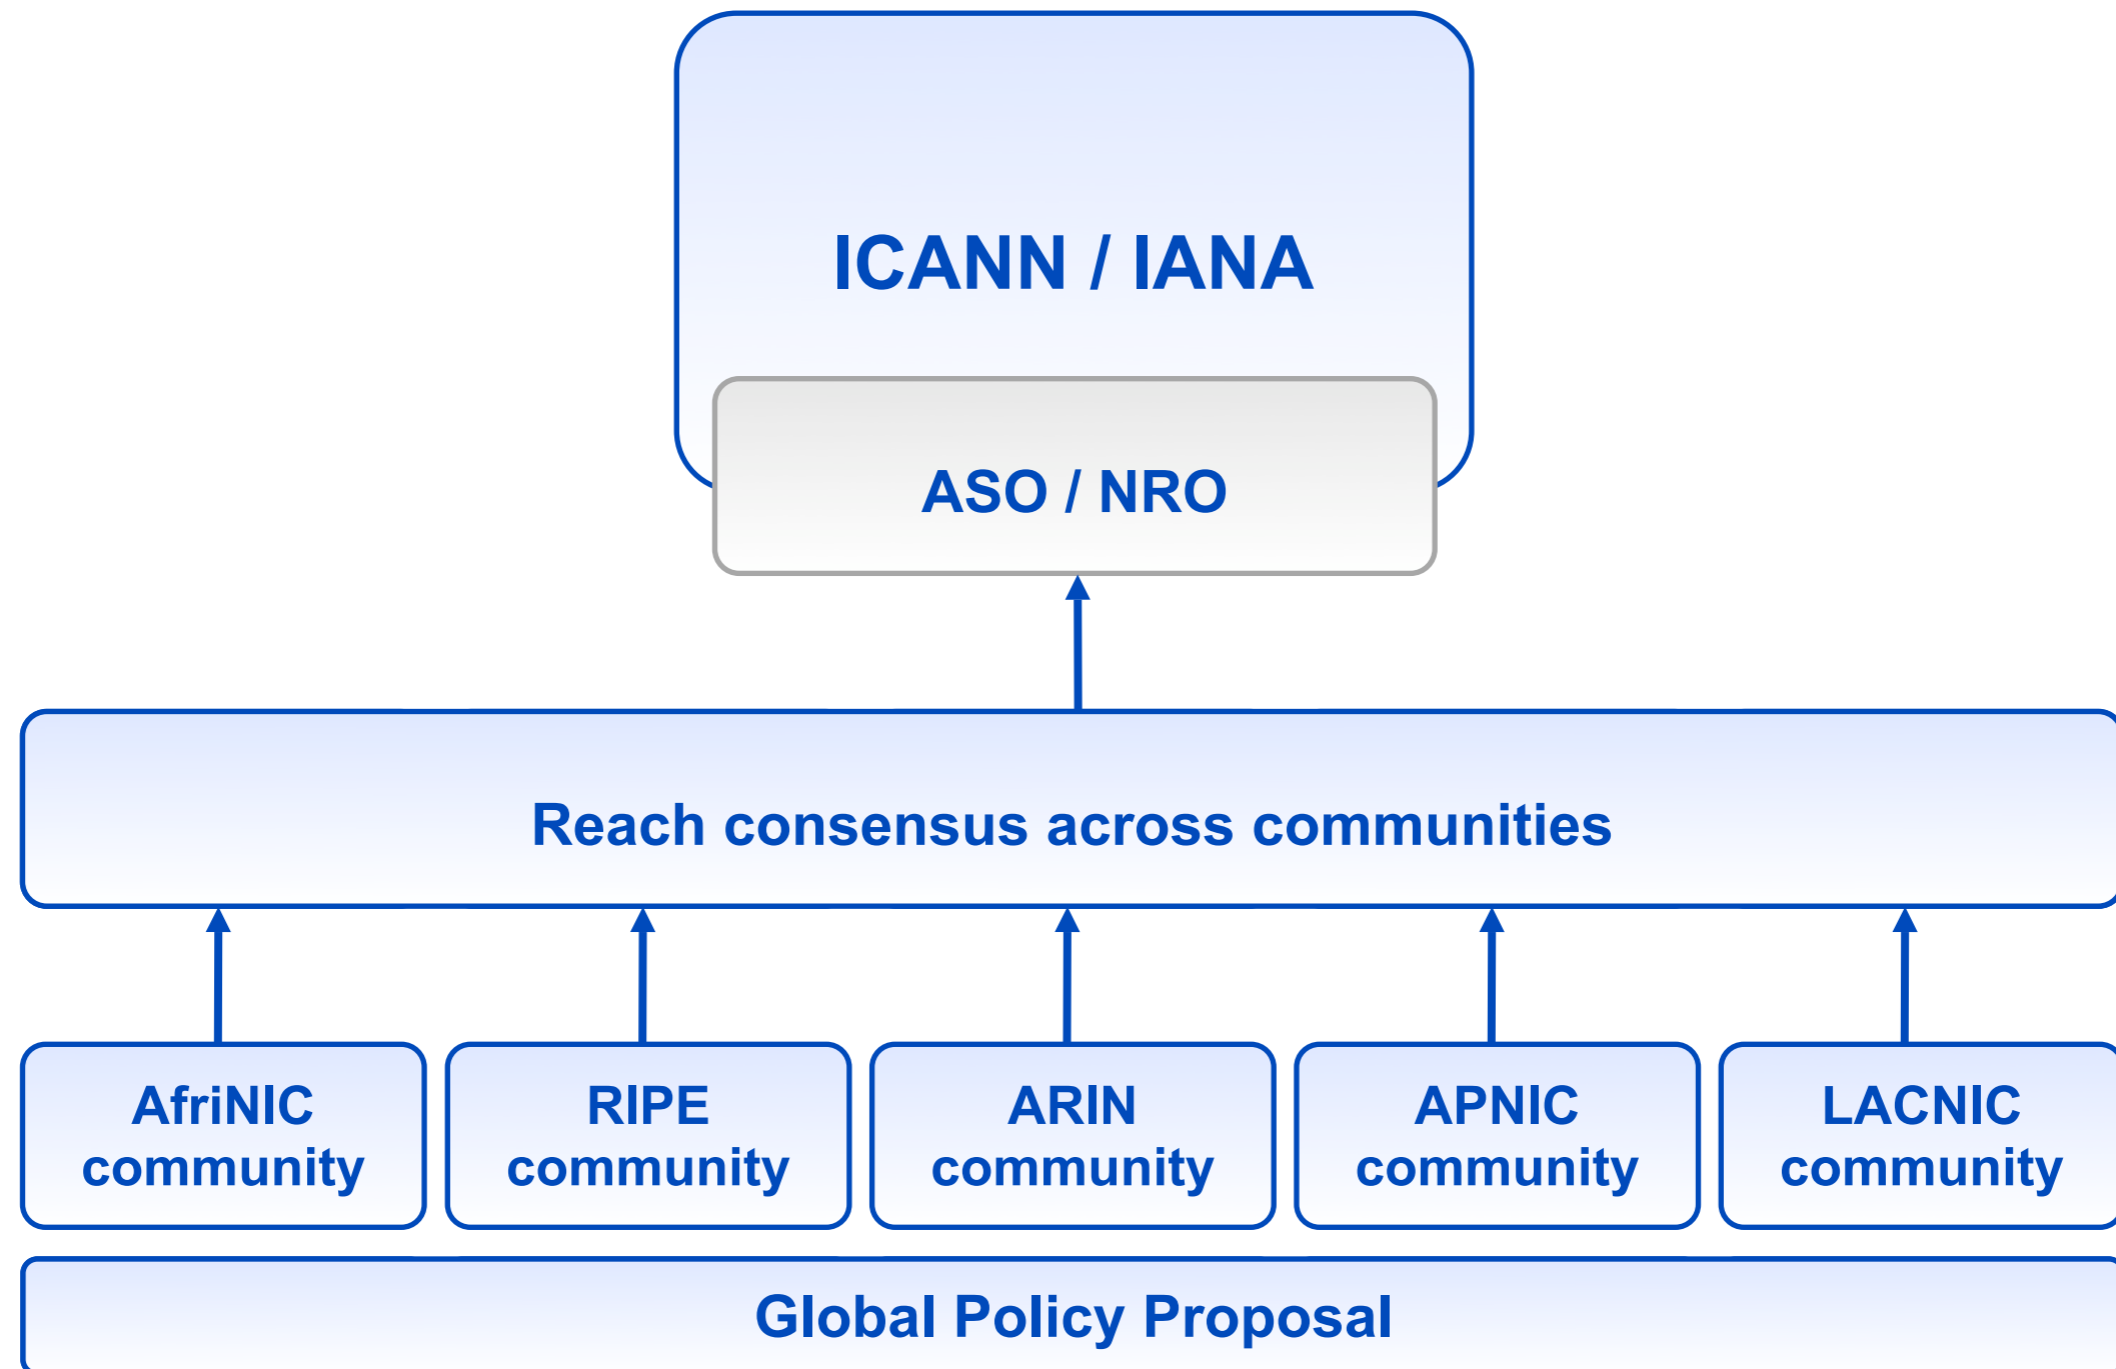

Acceptance

IPv6 Allocations and Announcements

Getting an IPv6 allocation

To qualify, an organisation must:

- Be an LIR

- Advertise the allocation as a single prefix

- Have a plan for making assignments within two years

Minimum allocation size /32

IPv6 Transition

Procedural changes...

How Policy Is Made

Direct End User assignments changes

Starting with RIPE NCC Charging Scheme 2009

Changes already applied to new members

Charges for PI address space and AS numbers