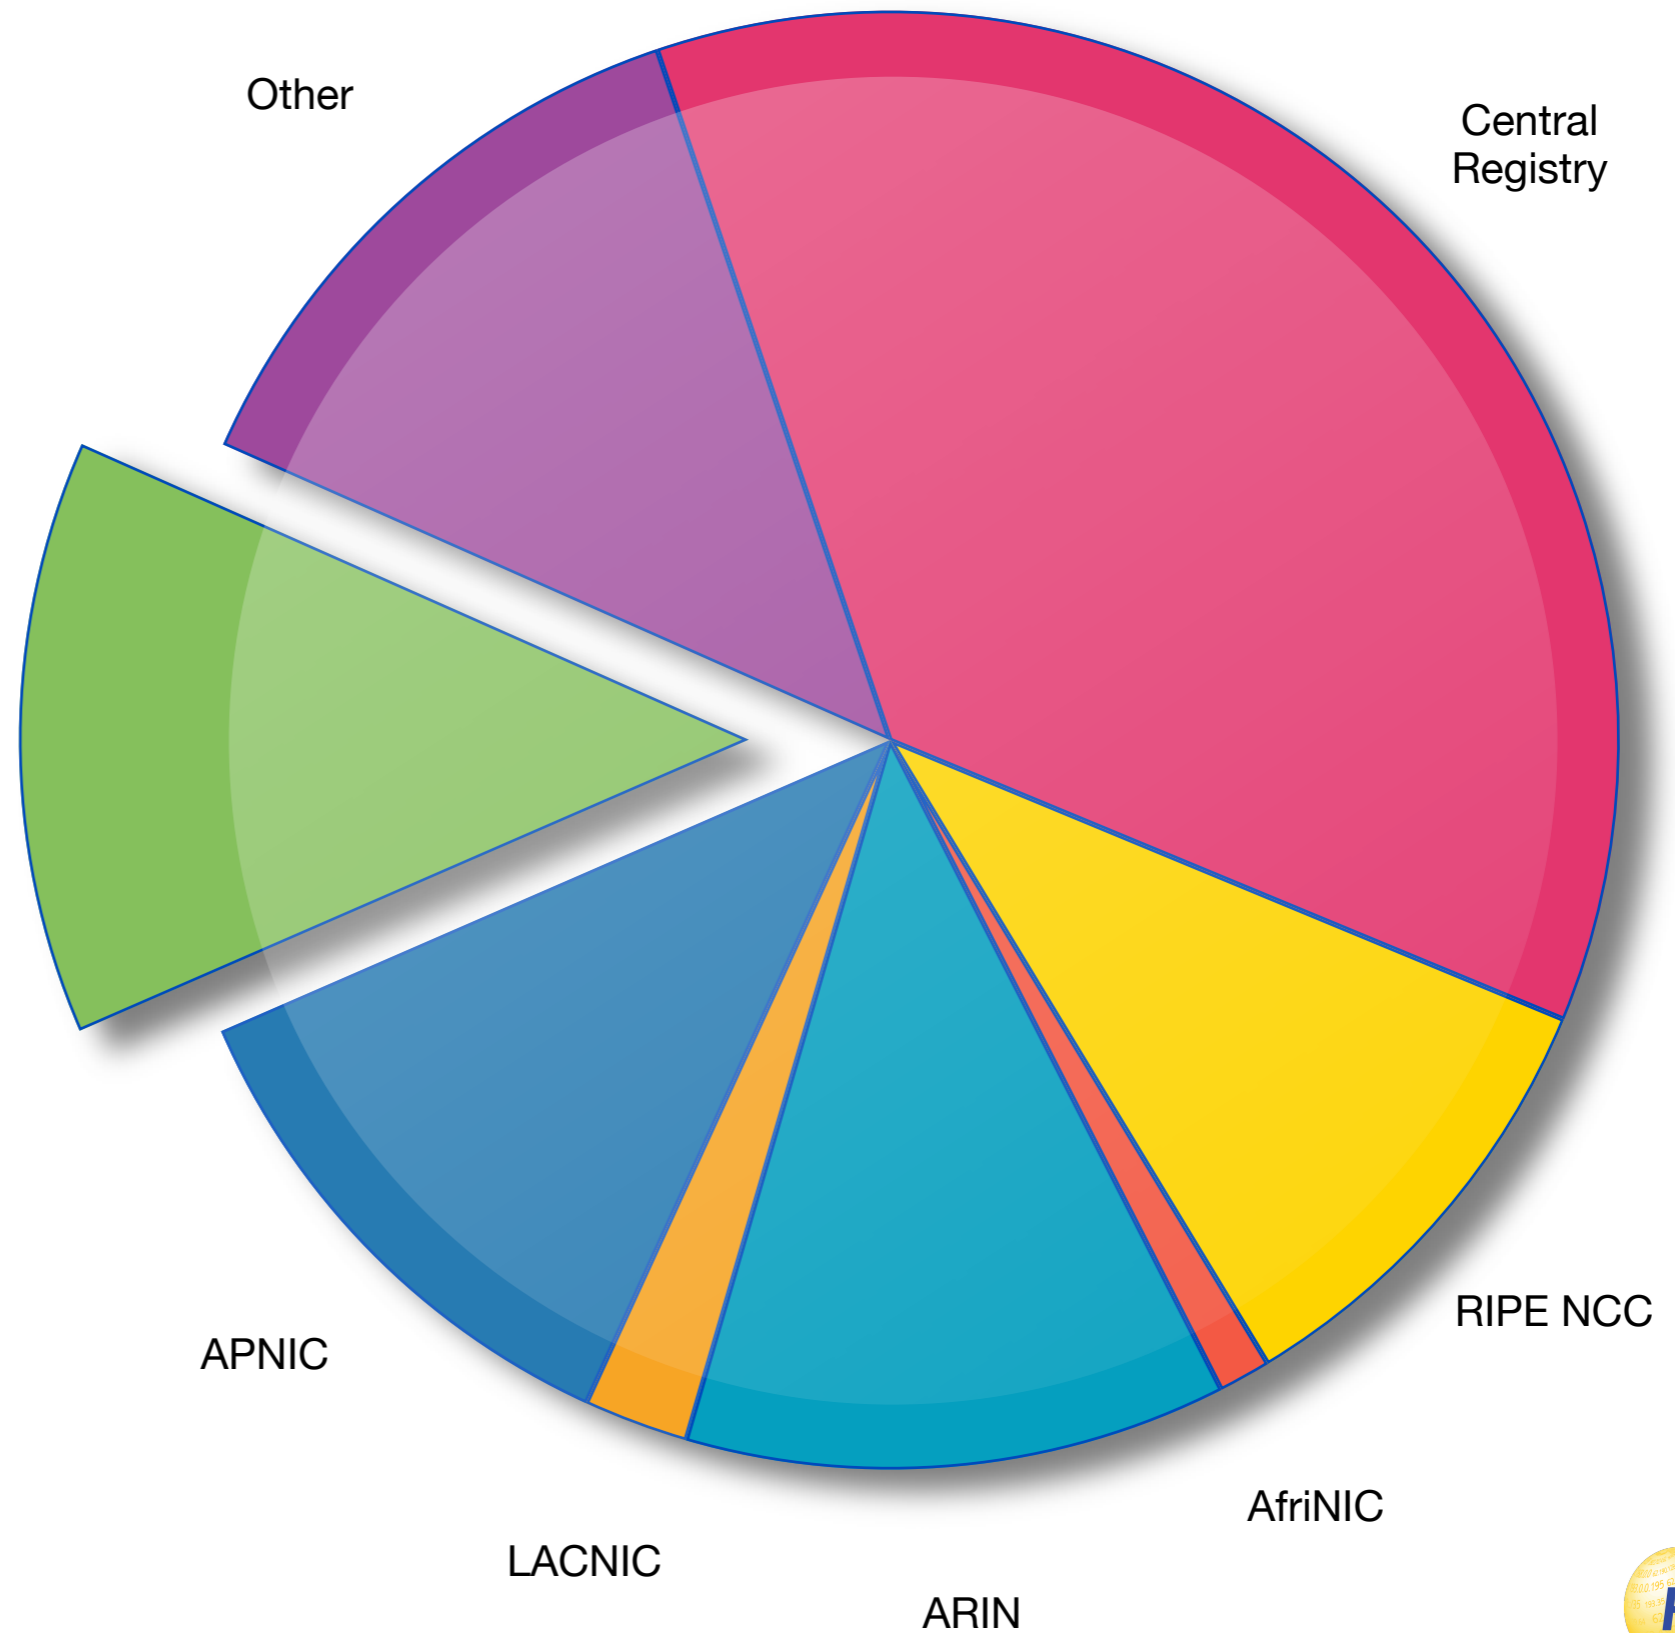

Started by the RIPE community in 1992

One of five RIRs

The 5 RIRs

ARIN
American Registry for Internet Numbers

IP Address Distribution

Registration

Aggregation

Conservation

IPv4 Address Pool - 2005

25%
available

Central
Registry

APNIC

RIPE NCC

LACNIC

ARIN

AfrinIC

IPv4 Address Pool - Now

13%
available

IPv4 Address Pool - The Future

Stages of Grief

Denial

Anger

Bargaining

Depression