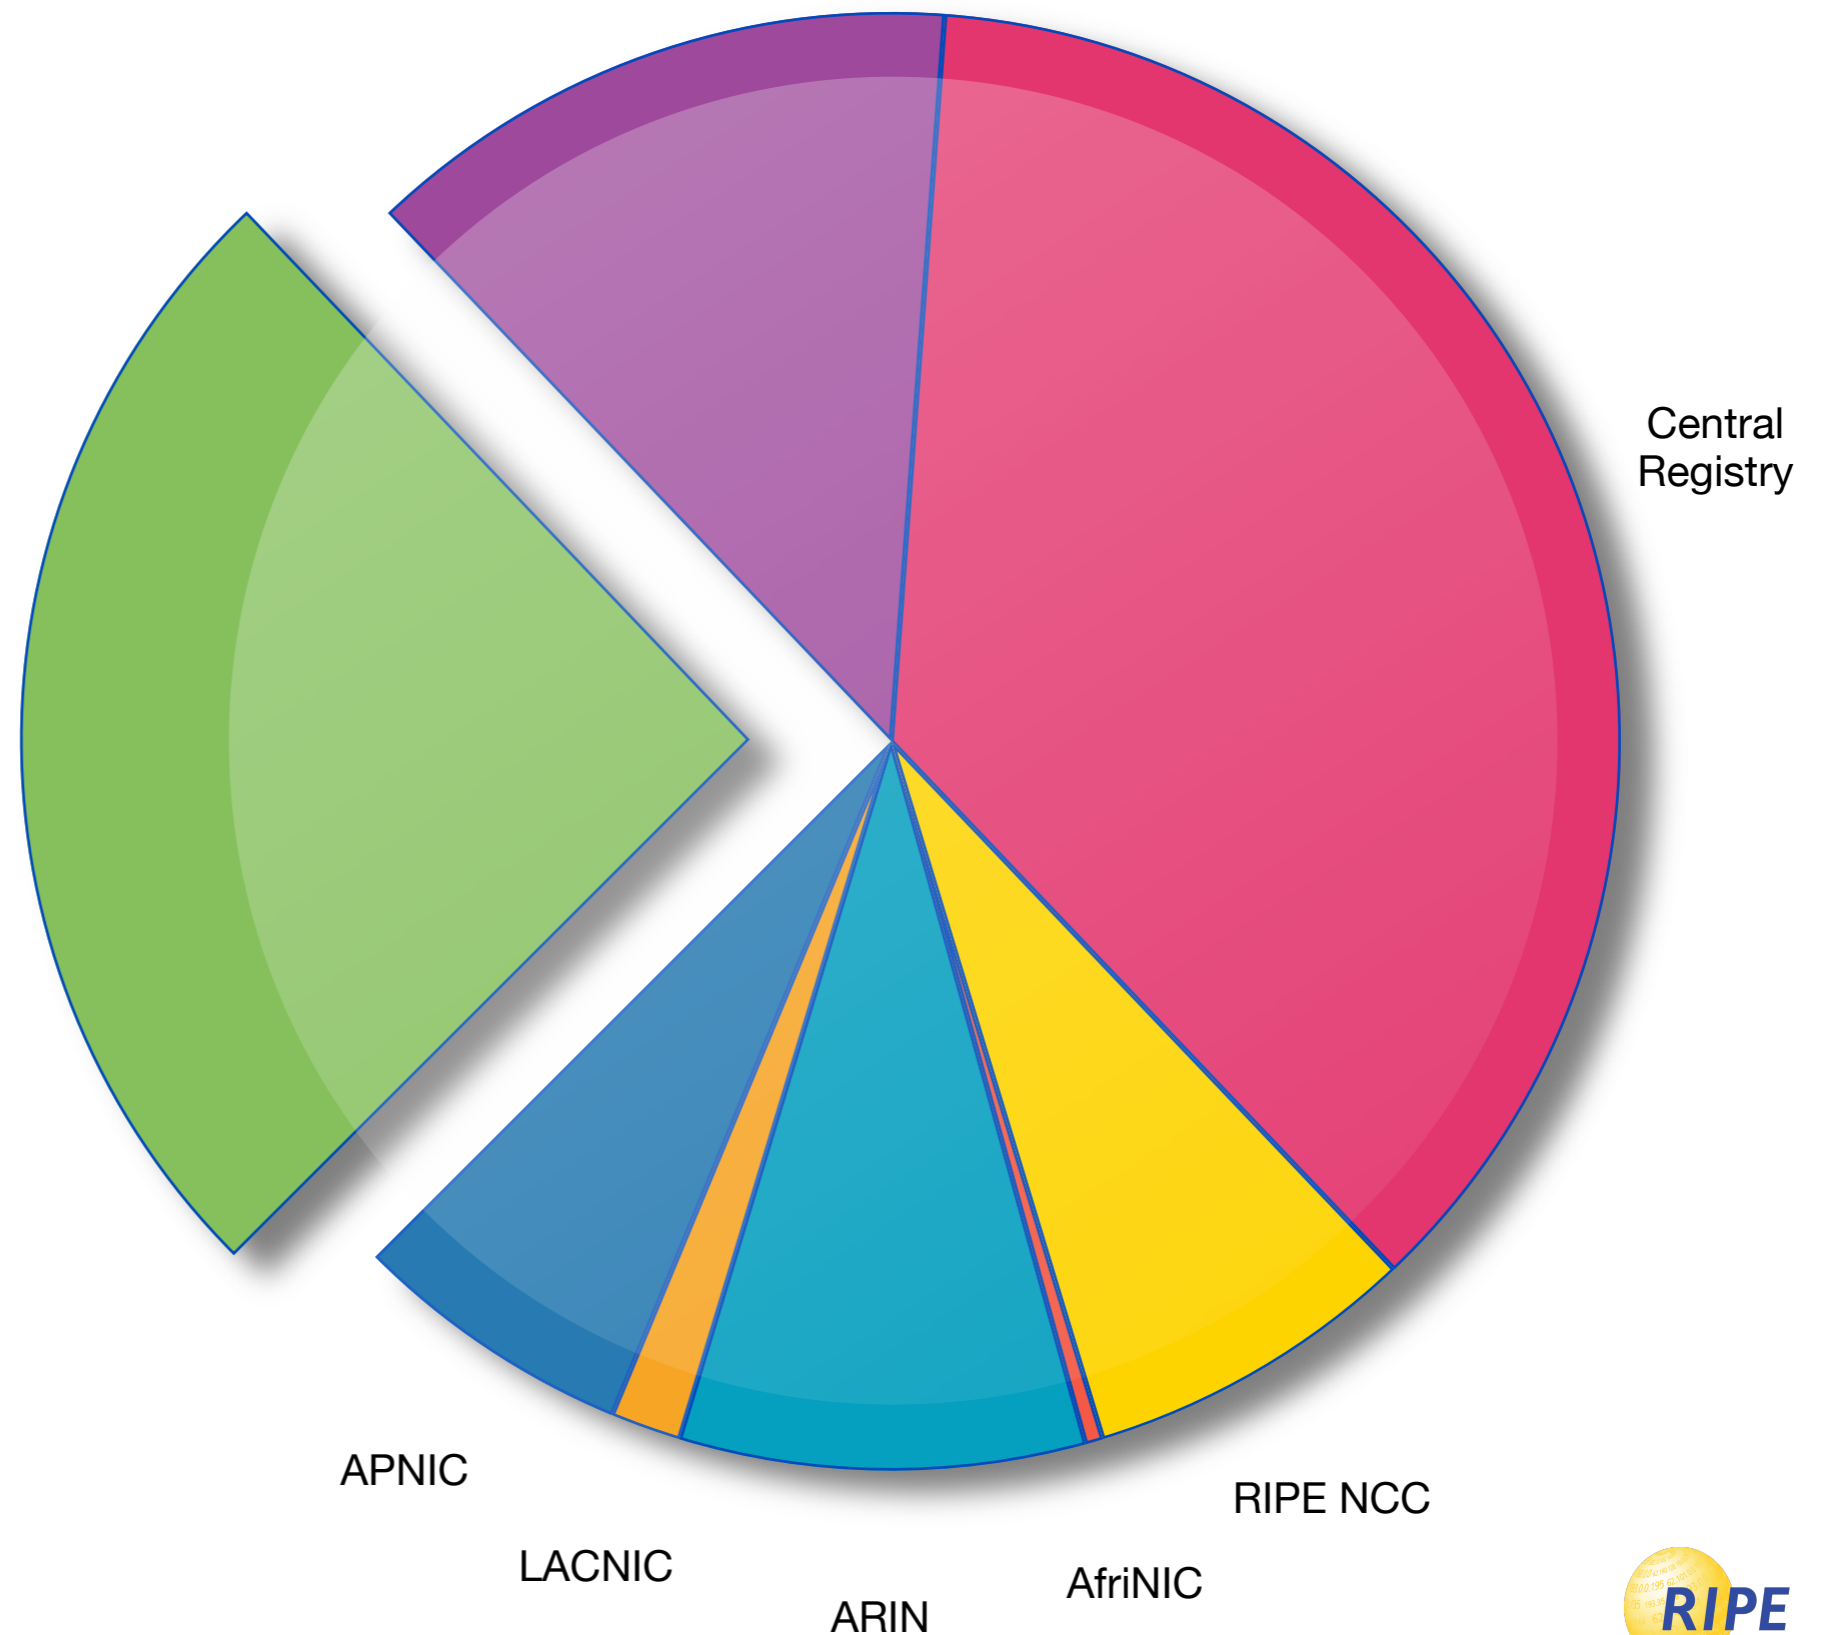

Provider Independent Addresses

AS32

Routing Information Service

RIPE NCC

Located in Amsterdam

Not for profit membership organisation

6064 active members (1 jan 2008)

695 new members in 2008

Started by the RIPE community in 1992

One of five RIRs

The 5 RIRs

ARIN
American Registry for Internet Numbers

IP Address Distribution

Registration

Aggregation

Conservation

IPv4 Address Pool - 2005

25%
available

Central
Registry

APNIC

RIPE NCC

LACNIC

ARIN

AfrinIC